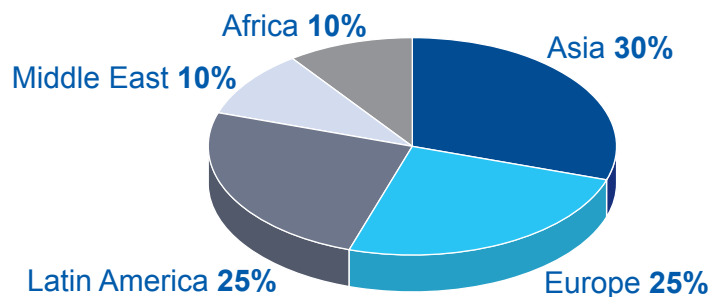

ICEF Secondary Education

Hyatt Regency Long Beach, January 20 -22, 2020

- Don't miss ICEF's first international secondary event
- Access high quality ICEF-screened education agents
- Join the secondary-focused market intel seminar programme
 - › Only selected agents focused on secondary education
 - › All major student recruitment regions represented

UK is the # 3 world study destination for secondary programmes (according to the 2018 ICEF i-graduate Agent Barometer).

These agents want to meet you!

Secondary programme agents expected from all main world student recruitment regions